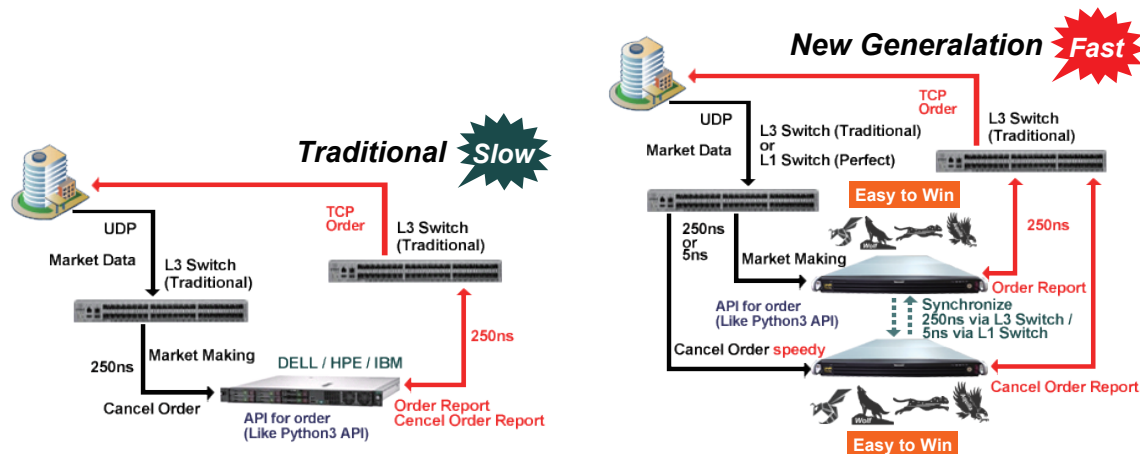

ARAVision

Cheetah Racer 1U CPU Overclocked HFT Server

The ultimate craftsmanship of the air-flow cooling & thermal flow architecture

Key Features

- * Can effectively improve order & market making & cancel order speed
- * 8 CPU cores (8 P-cores & 0 E-cores), all P-cores frequency are optimized up to 5.8GHz, let the strategy trigger in the best state
- * 10 CPU cores (8 P-cores & 2 E-cores), all P-cores frequency are optimized for 5.6GHz, 2 E-cores for OS & back-ground processes
- * Excellent air-flow cooling and thermal flow only in 1U form
- * Most 2 x high-speed I/O slots for different AP designed architectures
- * Up to 70% ~ 90% performance than traditional general purposed server
- * Considerations for global environmental protection & sustainable use
- * The ultimate craftsmanship of the air-flow cooling & thermal flow architecture, with high performance and best ESG compliance

Cheetah Racer

All with 8/10 physical cores, provide air-flow cooling 1U architecture

► Cheetah Racer-13K900 series

Racer-13K908 : all P-cores can be running at 5.7GHz cpu frequency we also can provide 5.8GHz, but 5.7GHz is much better via heavy test.

Racer-13K910 : all P-cores can be running at 5.6GHz cpu frequency 2 E-cores can be running at 4.3GHz cpu frequency

* We Provide L3 cache frequency up to 4800MHz stable, and memory frequency up to 5600MHz via DDR5 type (base freq. is 5200MHz)

We give you best

三階段壓力對應的高效頻率 (Linux 使用 Prime 95 進行 CPU 100% 使用率的壓力測試)

0. Less Loading : 僅有背景程序與程式執行 (可視為Idle狀態)

1. Light Loading : 少許或瞬間觸發下單之壓力狀態 (交易時段較常遇到的狀態)

2. Middle Loading : 量多或持續觸發下單之壓力狀態 (交易時段偶爾遇到的狀態)