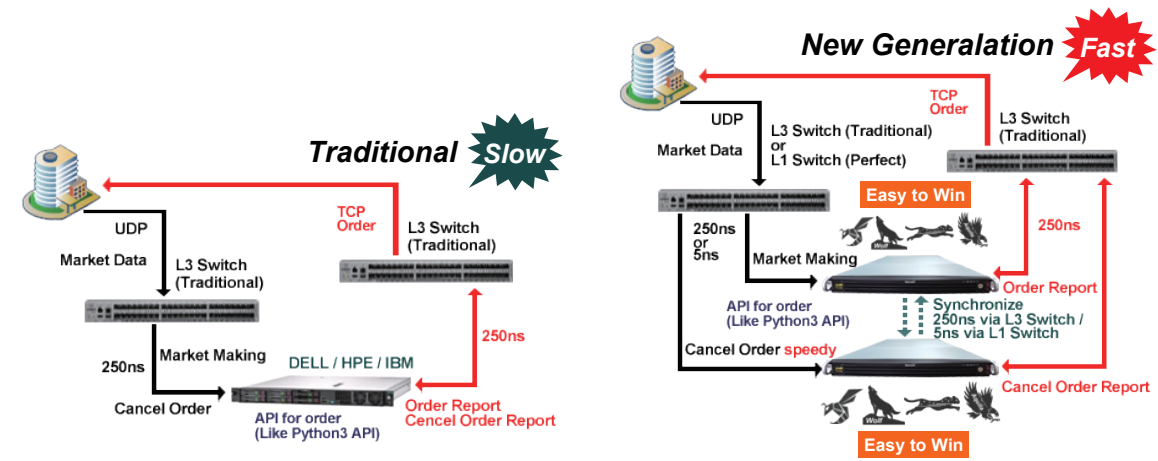

ARAVision

Cheetah Racer 1U CPU Overclocked HFT Server

The ultimate craftsmanship of the air-flow cooling & thermal flow architecture

Key Features

- * Can effectively improve order & market making & cancel order speed
- * 8 CPU cores (8 P-cores & 0 E-cores), all P-cores frequency are optimized up to 5.8GHz, let the strategy trigger in the best state
- * 10 CPU cores (8 P-cores & 2 E-cores), all P-cores frequency are optimized for 5.6GHz, 2 E-cores for OS & back-ground processes
- * Excellent air-flow cooling and thermal flow only in 1U form
- * Most 2 x high-speed I/O slots for different AP designed architectures
- * Up to 70% ~ 90% performance than traditional general purposed server
- * Considerations for global environmental protection & sustainable use
- * The ultimate craftsmanship of the air-flow cooling & thermal flow architecture, with high performance and best ESG compliance

Cheetah Racer

All with 8/10 physical cores, provide air-flow cooling 1U architecture

► Cheetah Racer-13K900 series

Racer-13K908 : all P-cores can be running at 5.7GHz cpu frequency we also can provide 5.8GHz, but 5.7GHz is much better via heavy test.

Racer-13K910 : all P-cores can be running at 5.6GHz cpu frequency 2 E-cores can be running at 4.3GHz cpu frequency

* We Provide L3 cache frequency up to 4800MHz stable, and memory frequency up to 5600MHz via DDR5 type (base freq. is 5200MHz)

We give you best 風水

三階段壓力對應的高效頻率 (Linux 使用 Prime 95 進行 CPU 100% 使用率的壓力測試)

- 0. Less Loading : 僅有背景程序與程式執行 (可視為Idle狀態)
- 1. Light Loading : 少許或瞬間觸發下單之壓力狀態 (交易時段較常遇到的狀態)
- 2. Middle Loading : 量多或持續觸發下單之壓力狀態 (交易時段偶爾遇到的狀態)
- 3. Heavy Loading : 密集且持續觸發下單之壓力狀態 (交易時段較少遇到的狀態)